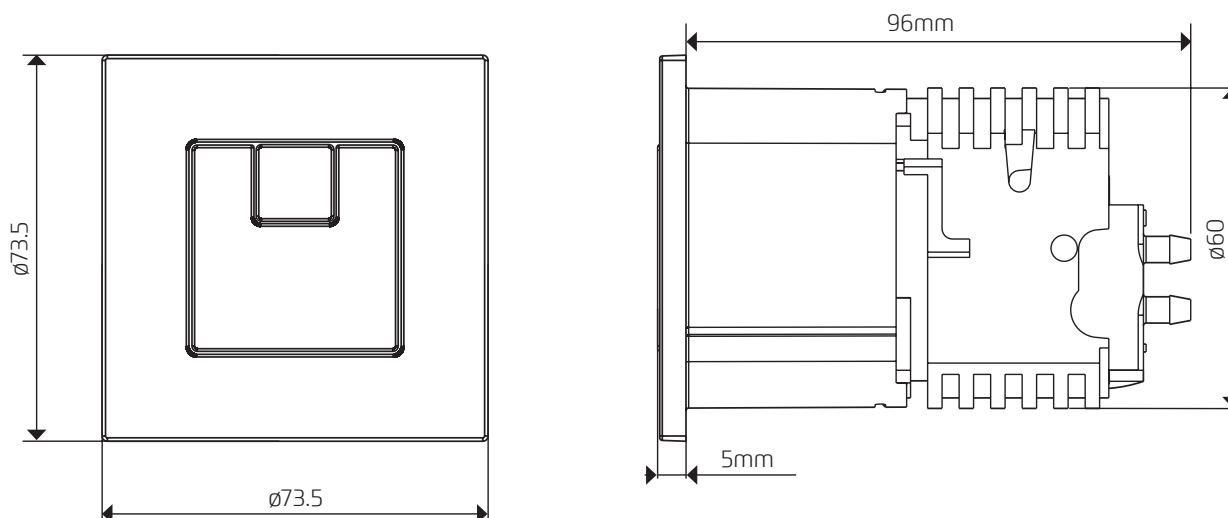

Features

- ~ Dual flush
- ~ Brushed Nickel, Chrome plated and Satin Brass finishes available
- ~ Smooth pneumatic operation
- ~ Can be positioned up to 250mm away from the cistern.

Brushed Nickel

Chrome

Satin Brass

Dimensional Data

Technical Data

Operation	Pneumatic
Pneumatic Tube Length	750mm
Required Aperture	62mm
Mounting Options	IPS Panelling, Furniture, Walls
Material	ABS